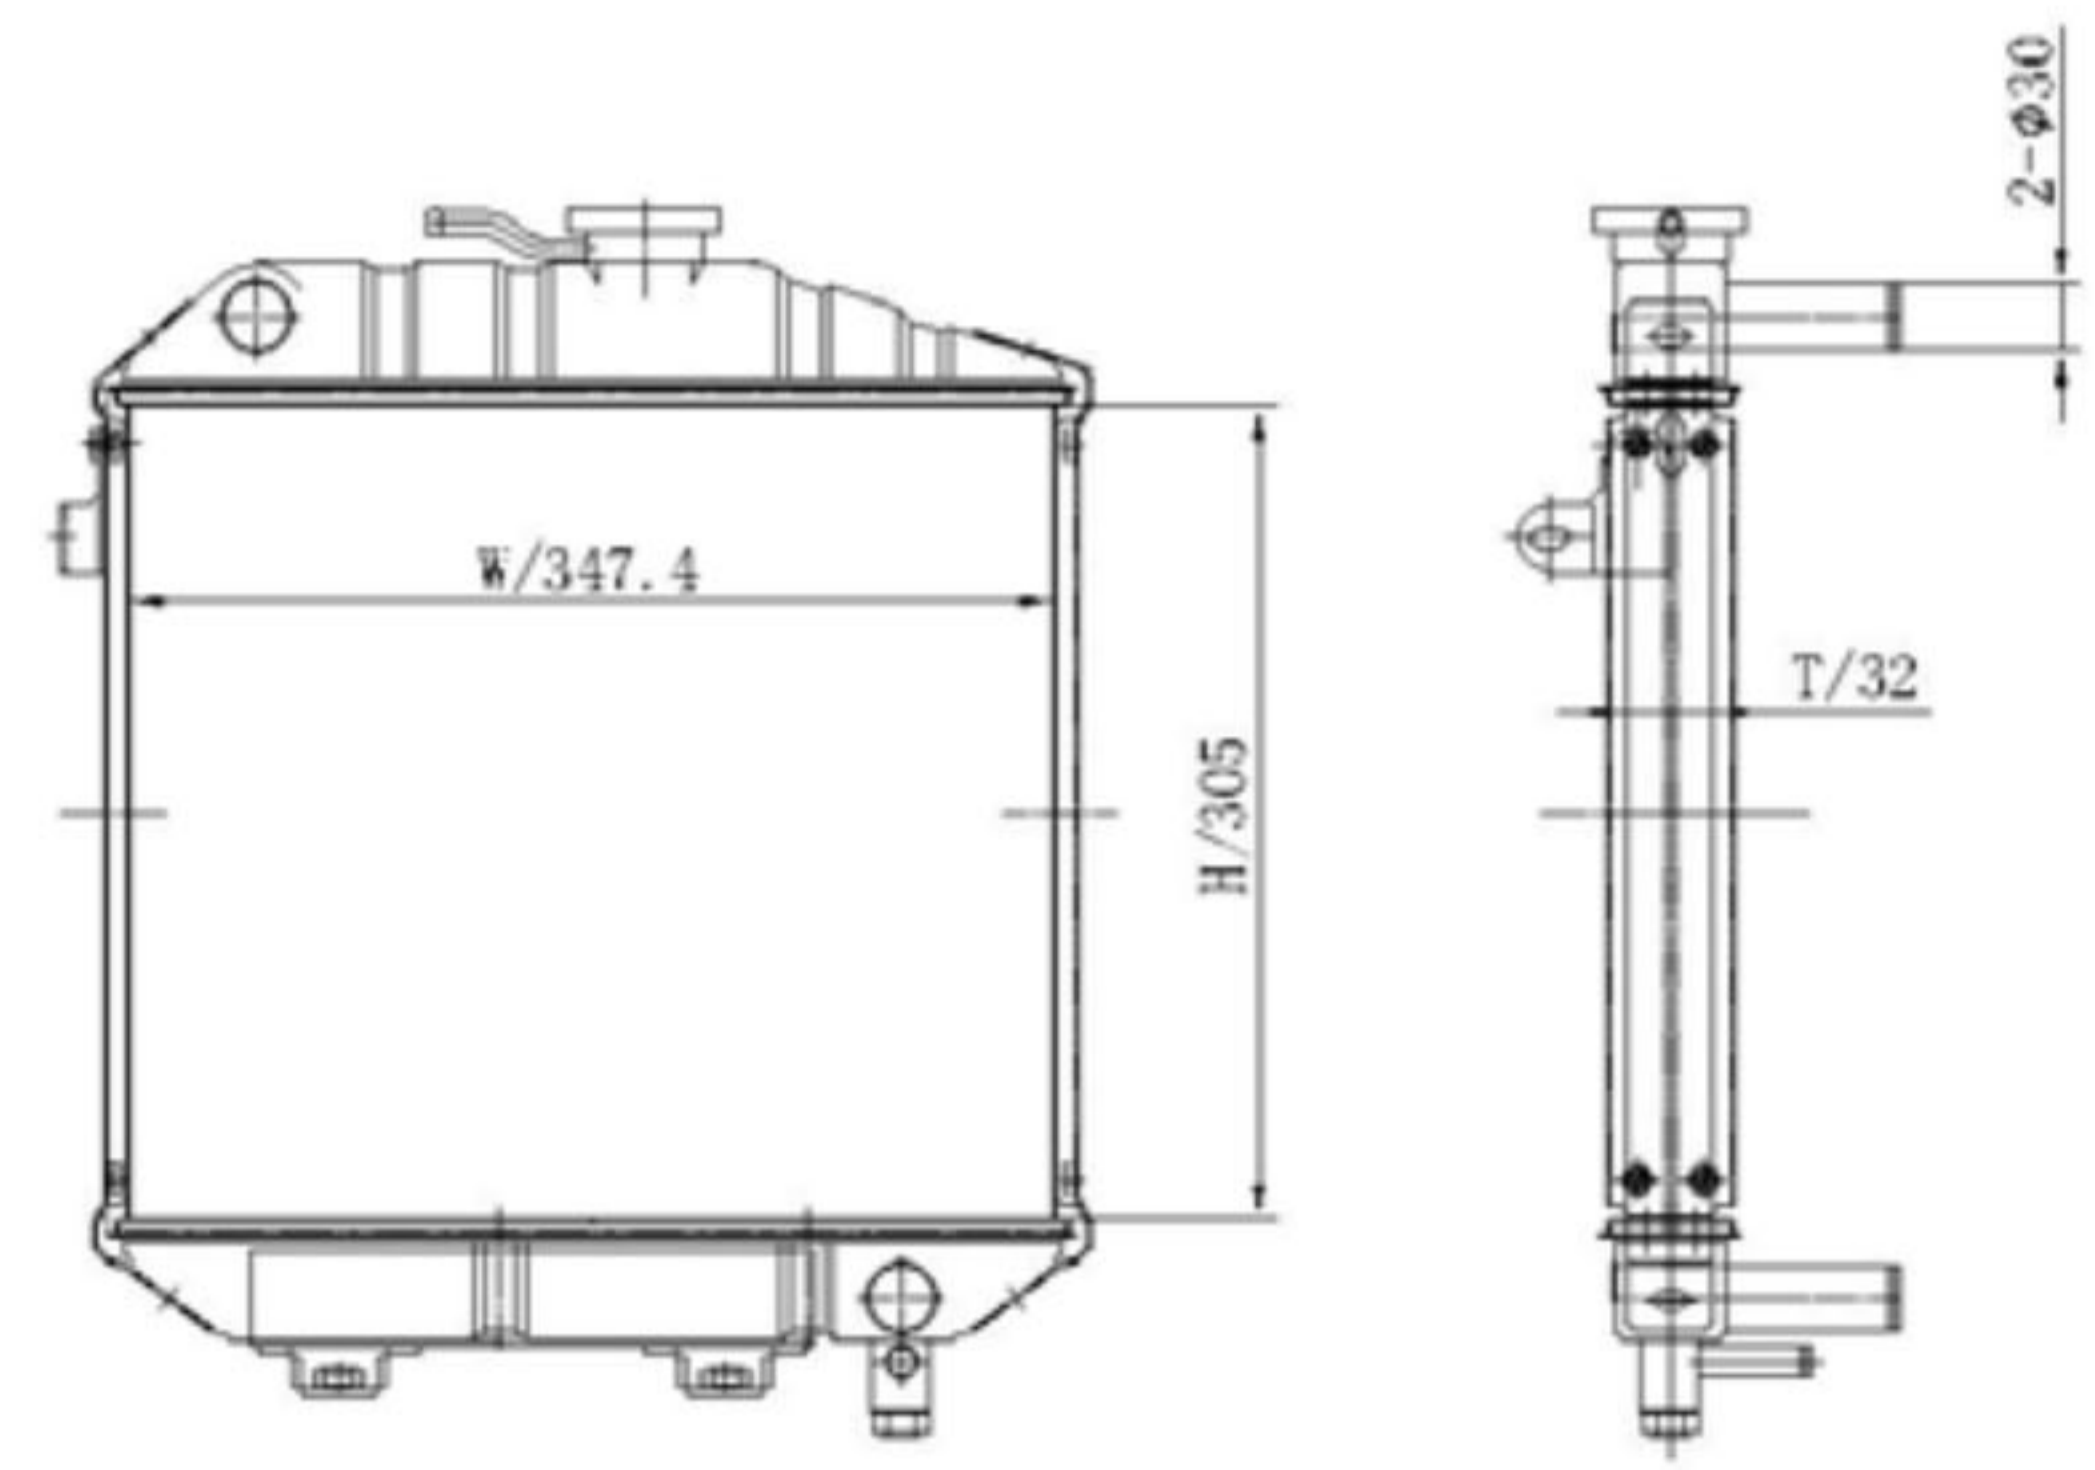

<p>IM1034</p> 	<p>ZE1046</p> 
<p>TRACTORTYPE: IMT CORE SIZE: 475X428X61 OE NO. : SPAREX NO. :</p>	<p>TRACTORTYPE: Zetor UR1 Series 3320, 3340, 4320, 4340, 4911, 5011, 5211, 5245, 5320, 5340, 5545, 5645, 5647, 5711, 5718, 5745, 5748, 5911, 7045H, 7245H CORE SIZE: 400X416X67 OE NO. : 7201 1312 72011312 SPAREX NO. : 64046</p>
<p>FM1052</p> 	<p>1053</p> 
<p>TRACTORTYPE:FARMALL 504 WITH GAS OR DIESEL ENGINE CORE SIZE: 515X400X54 OE NO. : 377090R92 SPAREX NO. :</p>	<p>TRACTORTYPE: CORE SIZE: 385X348.7X61 OE NO. : SPAREX NO. :</p>
<p>KT1061</p> 	<p>KT1062</p> 
<p>TRACTORTYPE:Kubota 5221-72060 CORE SIZE: 270X345X53 OE NO. : I. Series Compact L2050, L235, L2350, L275, L2050DT, L2050DT DT, L2350DT, L2350DT DT SPAREX NO. : 73730</p>	<p>TRACTORTYPE:Kubota CORE SIZE: 270X345X53 OE NO. : 15371-72060 SPAREX NO. :</p>

CS1063

JBT1065

JBT1066

TRACTORTYPE: JBT
CORE SIZE: 326X347.4X48
OE NO. :

SPAREX NO. :

TRACTORTYPE: JBT
CORE SIZE: 305X347.4X32
OE NO. :

SPAREX NO. :

JBT1067

TRACTORTYPE: JBT
CORE SIZE: 305X347.4X32
OE NO. :

SPAREX NO. :