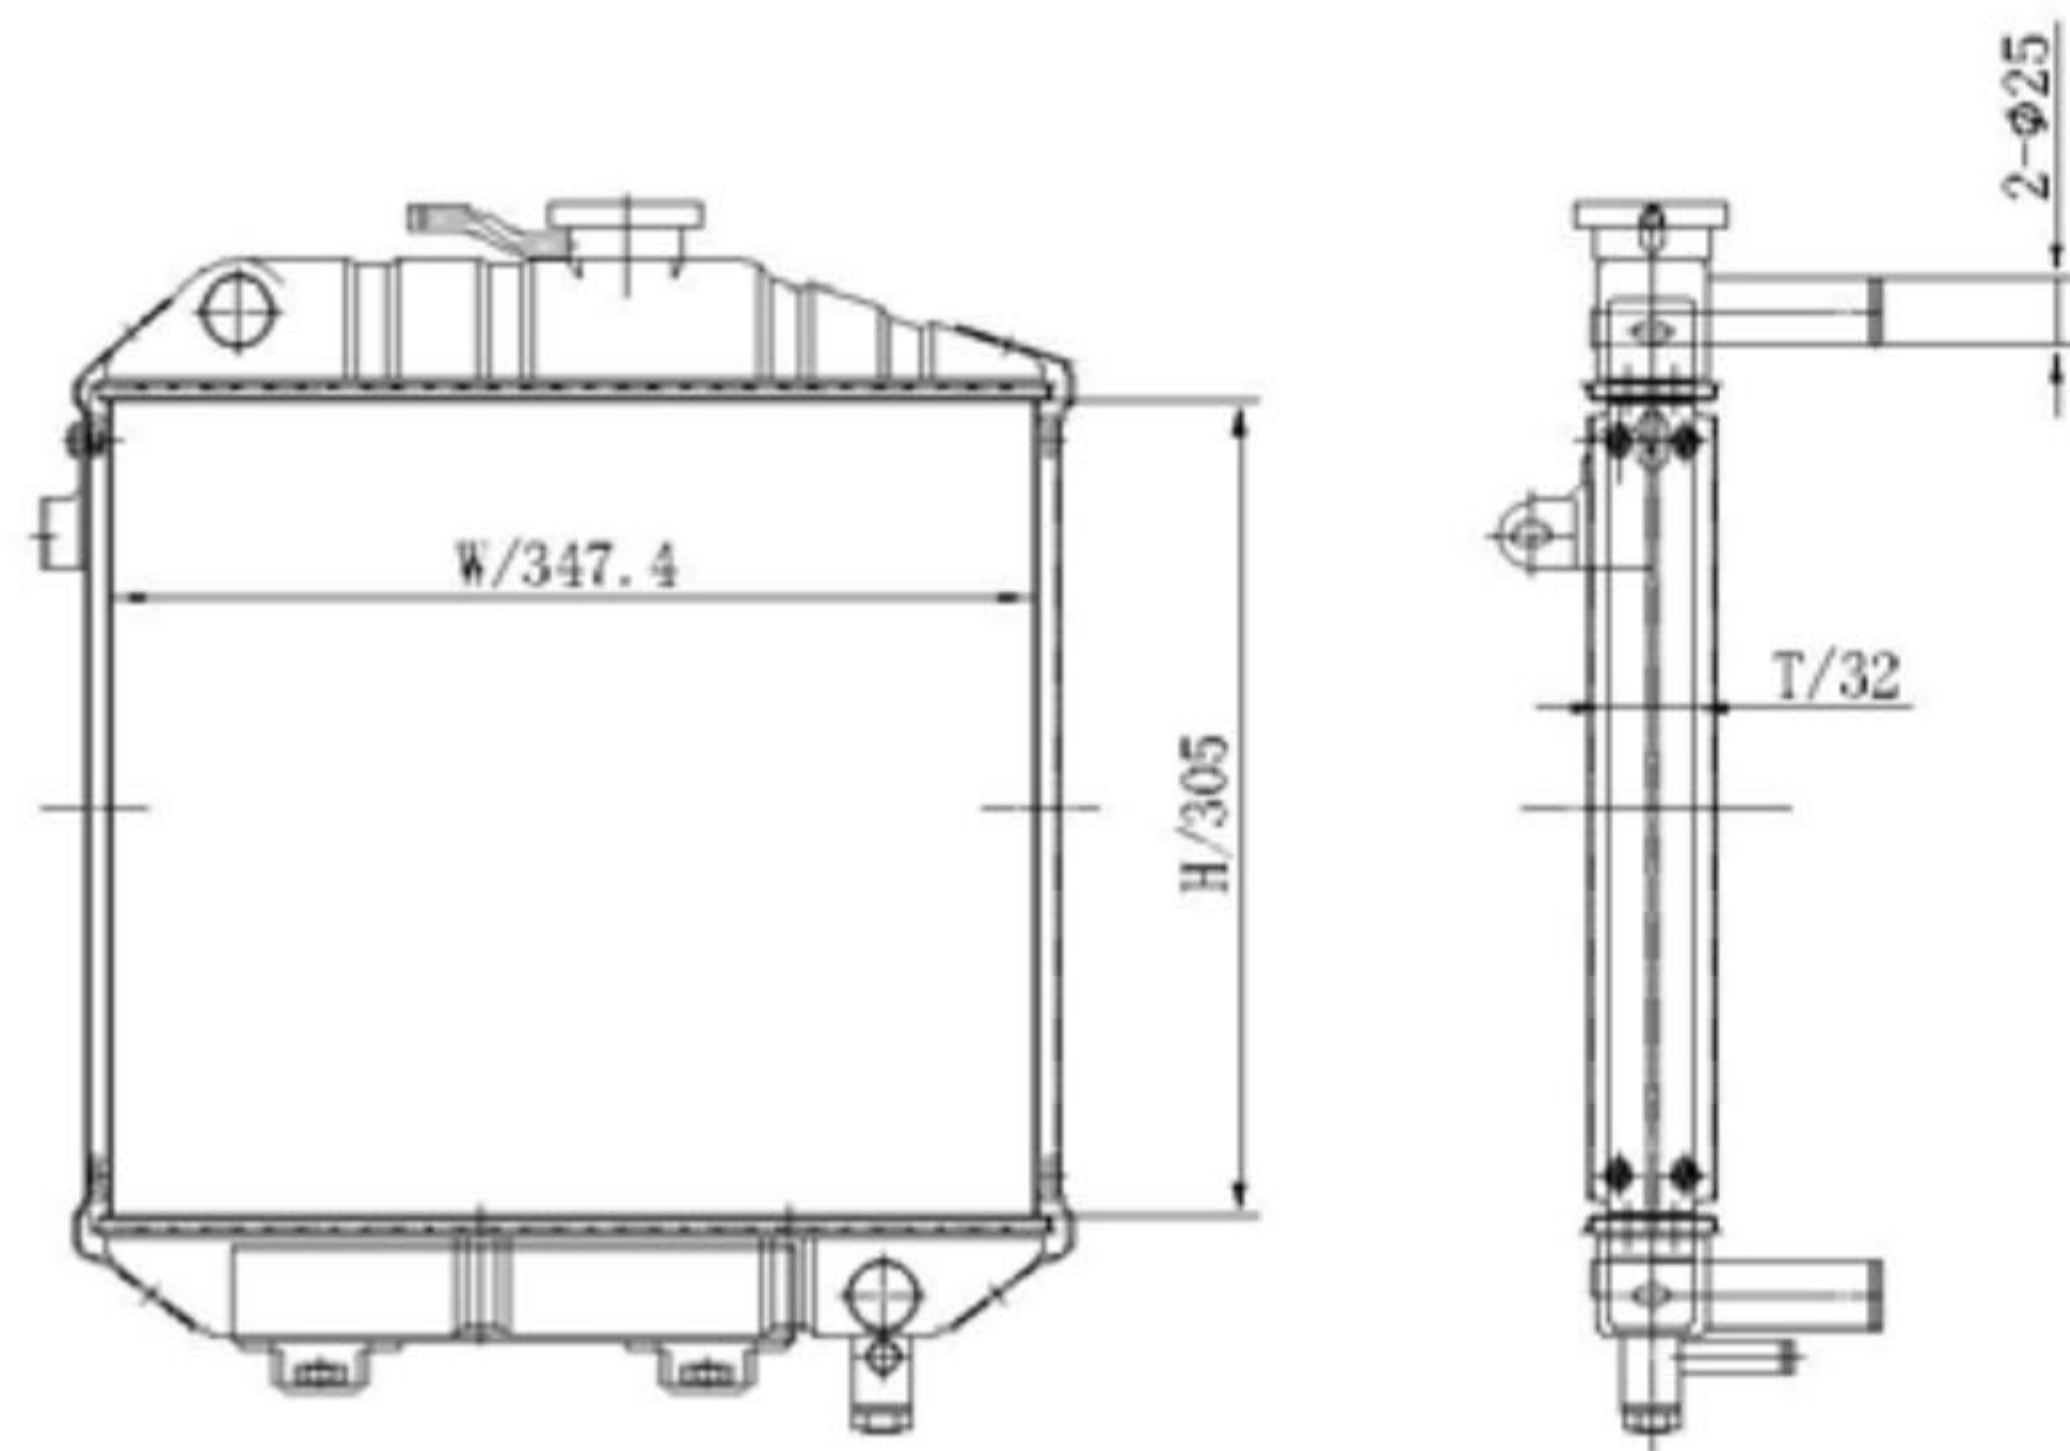

<p>IM1034</p> 	<p>ZE1046</p> 
<p>TRACTORTYPE: IMT CORE SIZE: 475X428X61 OE NO. : SPAREX NO. :</p>	<p>TRACTORTYPE: Zetor UR1 Series 3320, 3340, 4320, 4340, 4911, 5011, 5211, 5245, 5320, 5340, 5545, 5645, 5647, 5711, 5718, 5745, 5748, 5911, 7045H, 7245H CORE SIZE: 400X416X67 OE NO. : 7201 1312 72011312 SPAREX NO. : 64046</p>
<p>FM1052</p> 	<p>1053</p> 
<p>TRACTORTYPE:FARMALL 504 WITH GAS OR DIESEL ENGINE CORE SIZE: 515X400X54 OE NO. : 377090R92 SPAREX NO. :</p>	<p>TRACTORTYPE: CORE SIZE: 385X348.7X61 OE NO. : SPAREX NO. :</p>
<p>KT1061</p> 	<p>KT1062</p> 
<p>TRACTORTYPE:Kubota 5221-72060 CORE SIZE: 270X345X53 OE NO. : I. Series Compact L2050, L235, L2350, L275, L2050DT, L2050DT DT, L2350DT, L2350DT DT SPAREX NO. : 73730</p>	<p>TRACTORTYPE:Kubota CORE SIZE: 270X345X53 OE NO. : 15371-72060 SPAREX NO. :</p>

CS1063

JBT1065

JBT1066

TRACTORTYPE: JBT
CORE SIZE: 326X347.4X48
OE NO. :

SPAREX NO. :

TRACTORTYPE: JBT
CORE SIZE: 305X347.4X32
OE NO. :

SPAREX NO. :

JBT1067

TRACTORTYPE: JBT
CORE SIZE: 305X347.4X32
OE NO. :

SPAREX NO. :