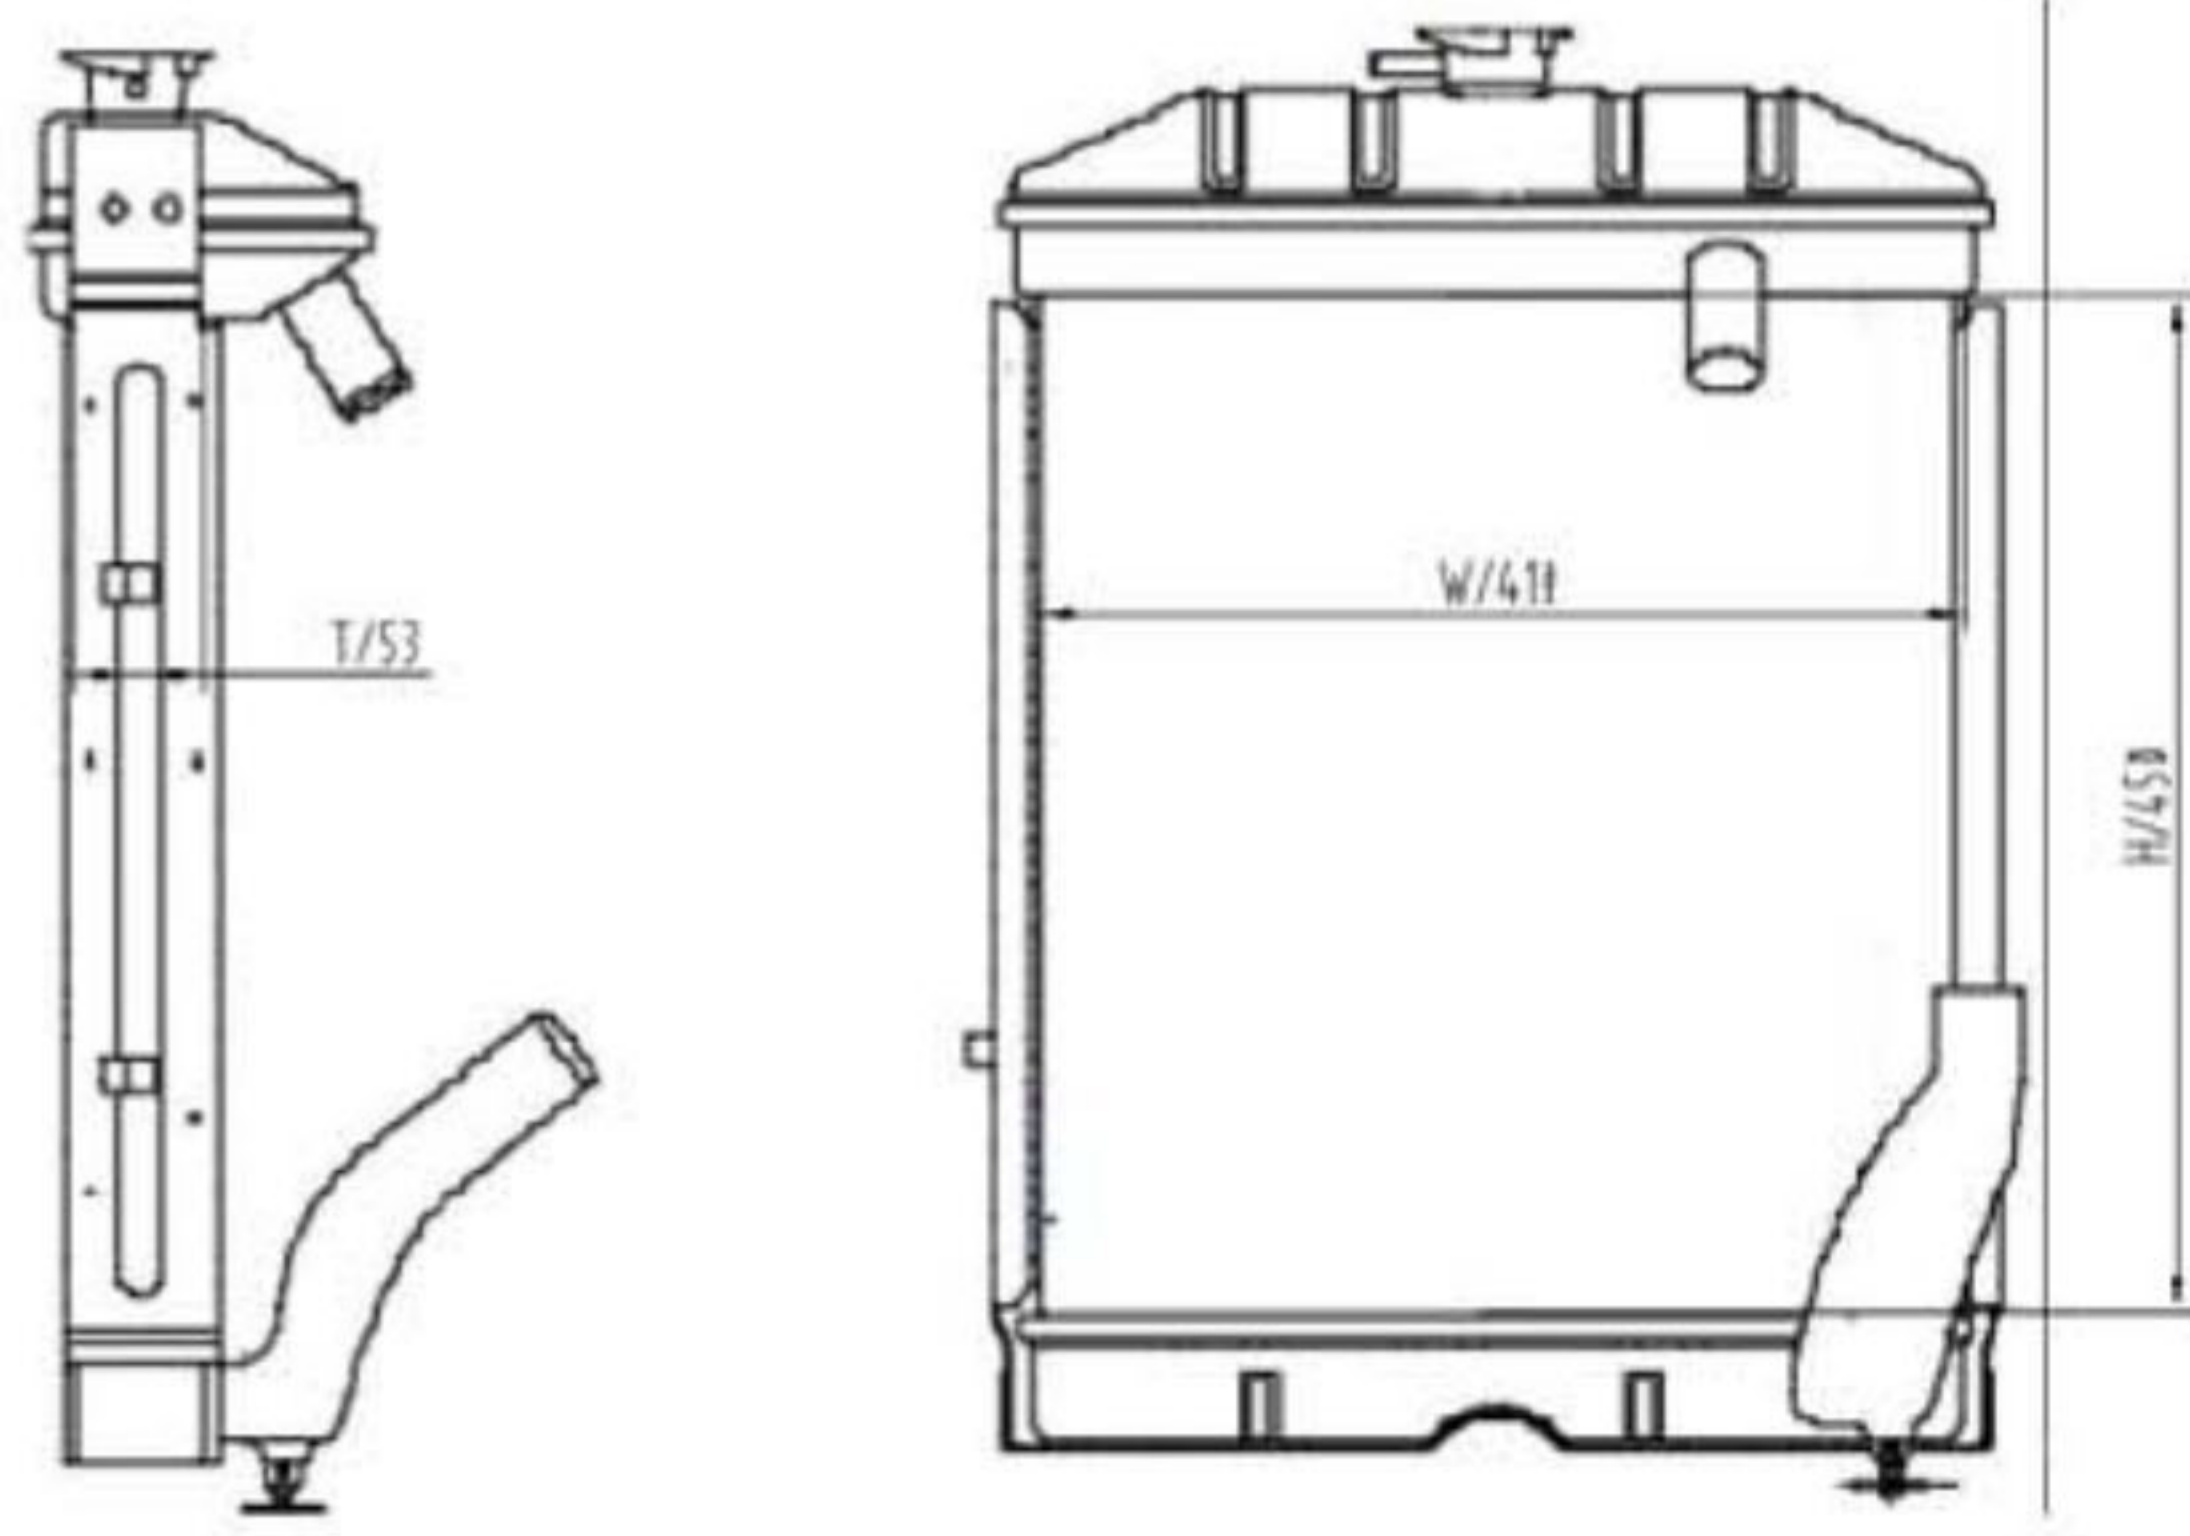

FD1059

TRACTORTYPE: FORD NEW HOLLAND

CORE SIZE: 450X410X53

OE NO. : C5NN8005AB

SPAREX NO. :