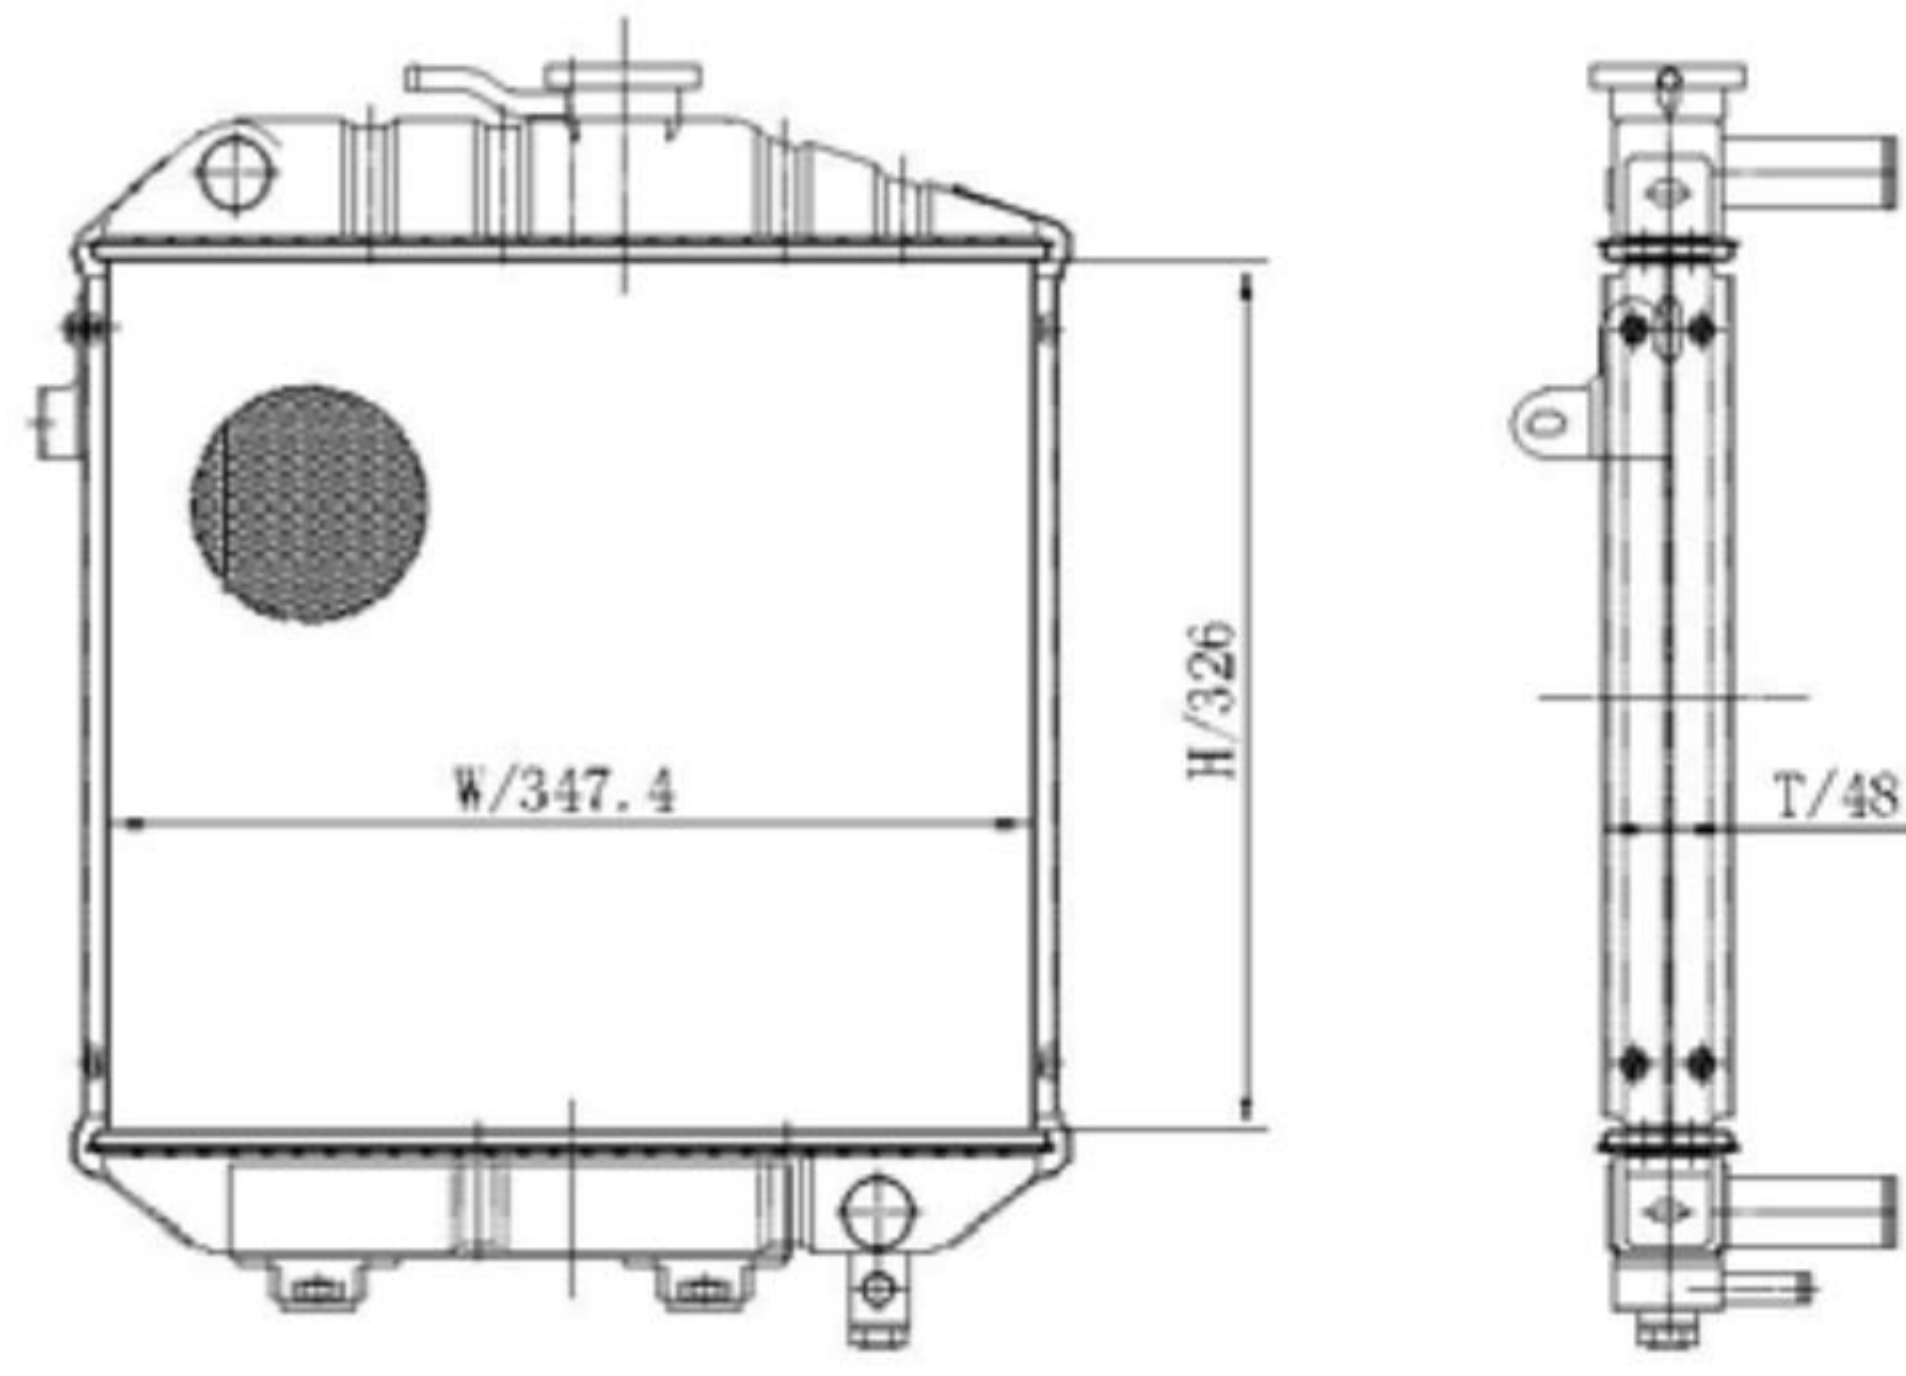

JBT1065

JBT1066

TRACTORTYPE: JBT
CORE SIZE: 326X347.4X48
OE NO. :

SPAREX NO. :

TRACTORTYPE: JBT
CORE SIZE: 305X347.4X32
OE NO. :

SPAREX NO. :

JBT1067

TRACTORTYPE: JBT
CORE SIZE: 305X347.4X32
OE NO. :

SPAREX NO. :