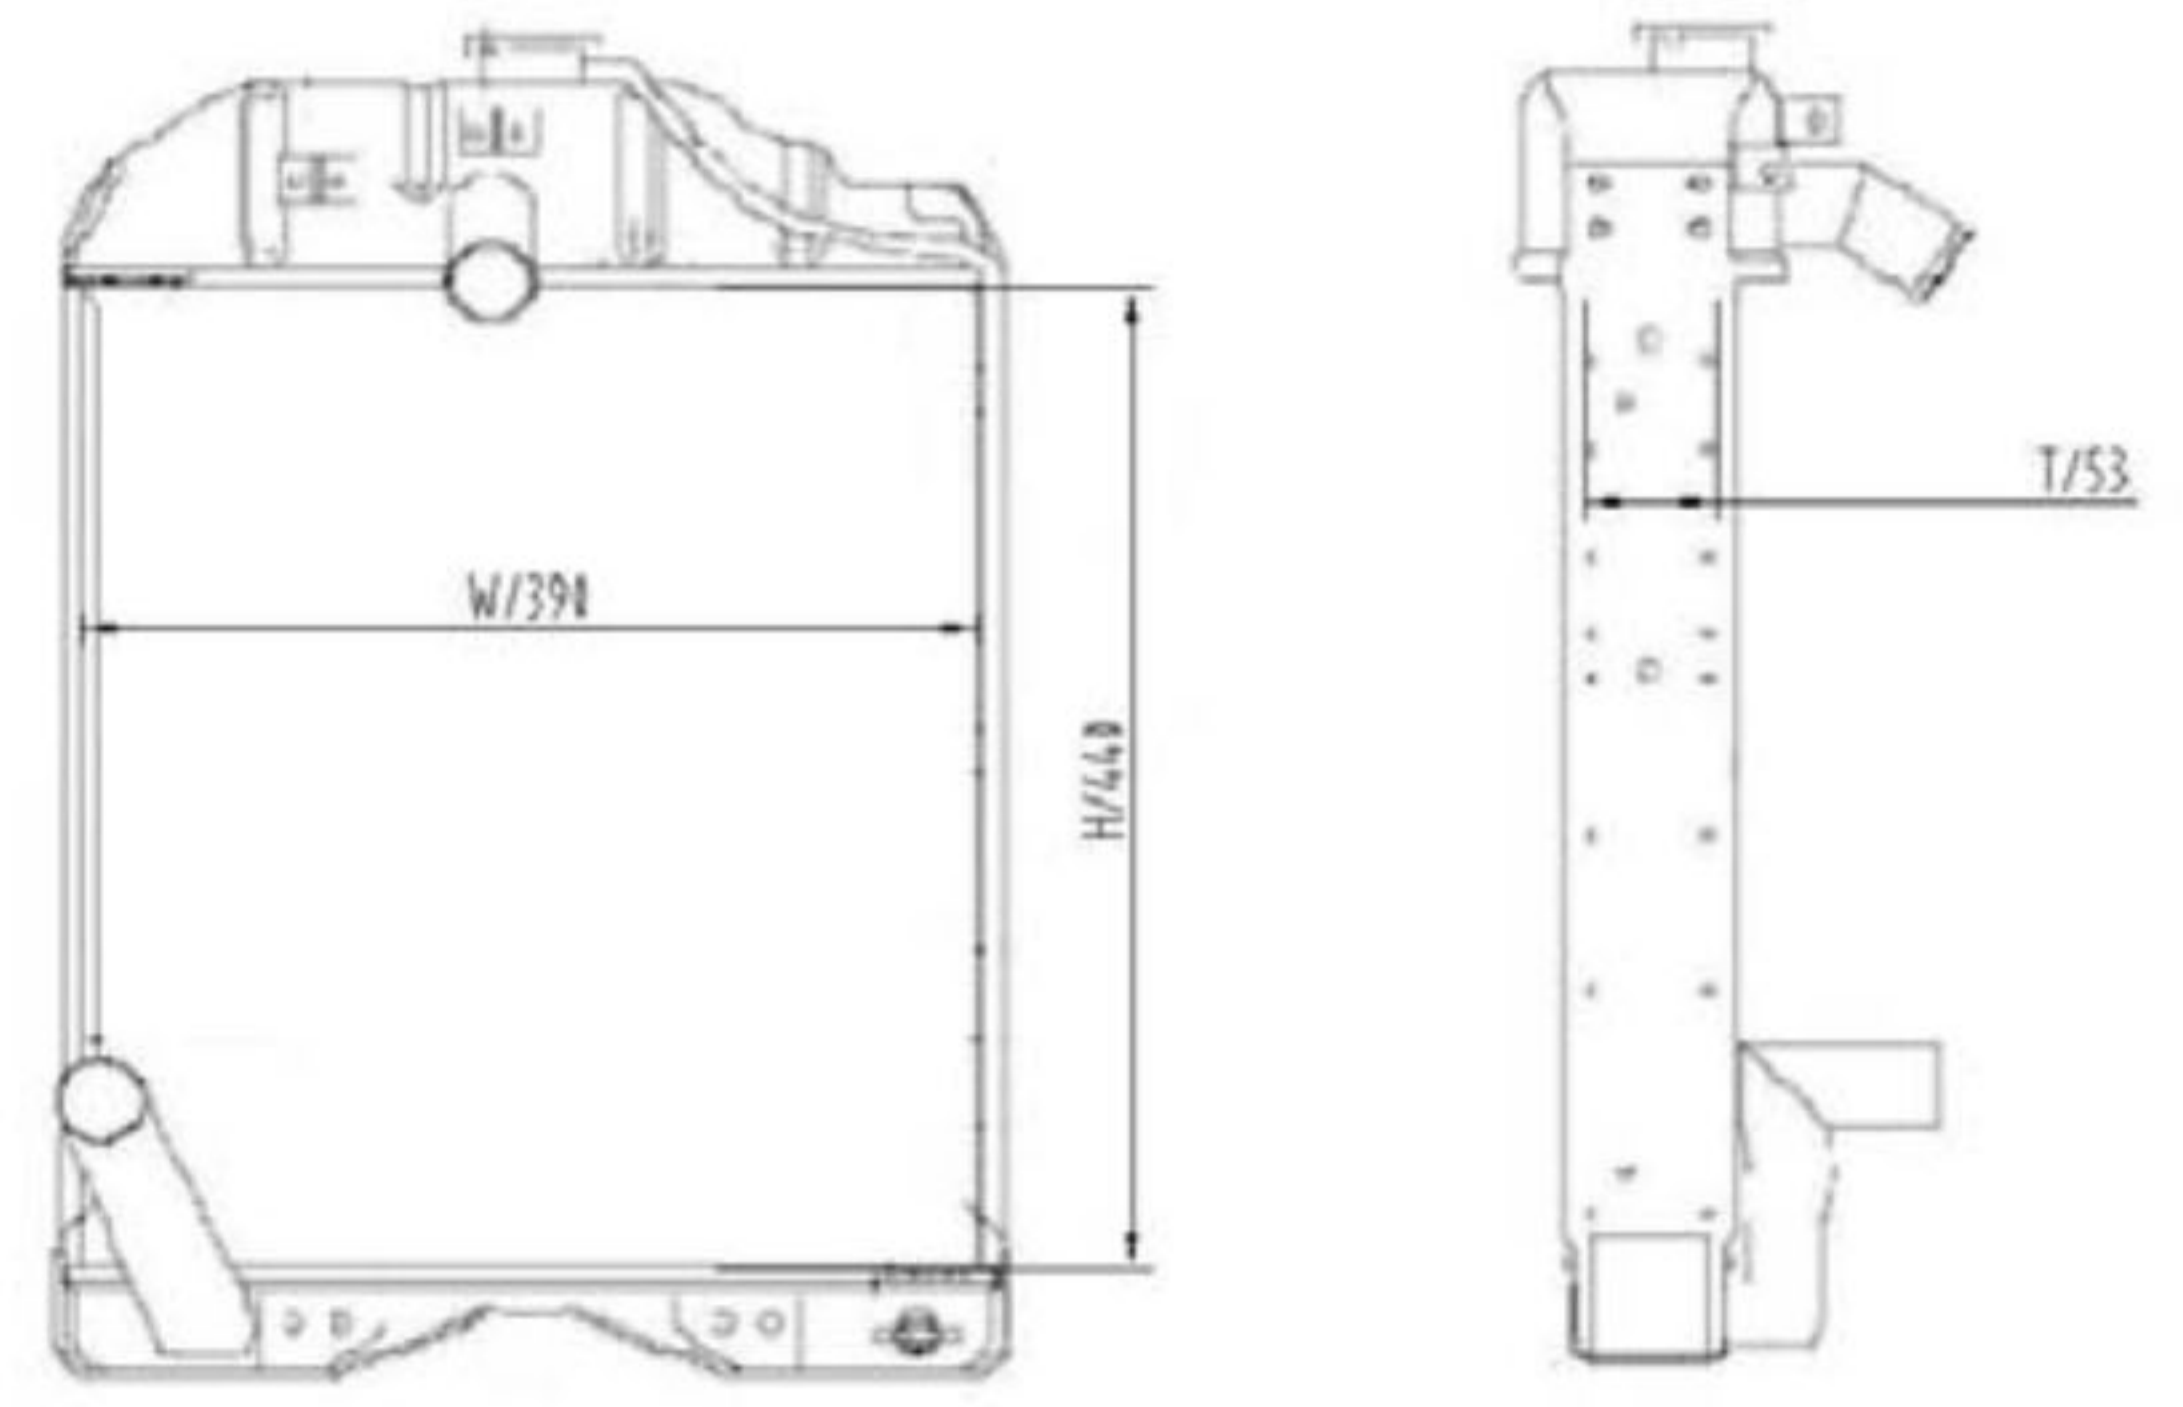

Pakistan Engineering Industry

Manufacturer of Radiator Core & Assembly

Tractor Radiator Catalogue 2025-2026

<p>MF1001</p> 	<p>MF1002</p> 
<p>TRACTORTYPE: MASSEY FERGUSON 100, 200, 500SERIES 165, 265, 275, 285, 565, 575, 50, 50B CORE SIZE: 486X384X54 OE NO. : 1897358M4, 885411M93, 897357M92, 897358M1 897358M3, 897358M4 SPAREX NO. : 40096</p>	<p>TRACTORTYPE: MASSEY FERGUSON 200, 500, 600SERIES PERKINS 4.236SERIES 4.248SERIES CORE SIZE: 486X380X50 OE NO. : 0015926U91, 1669648M94, 1669649M95 1669650M94, 1874445M92, 3820620M91 SPAREX NO. : 42196</p>
<p>MF1003</p> 	<p>MF1004</p> 
<p>TRACTORTYPE: MASSEY FERGUSON 100SERIES 168, 168MKII, 168S, 175, 175S, 178, 185, 188 ORCHARD TRACTOR 100SERIES CORE SIZE: 486X384X54 OE NO. : 885579M93, 885580M3, 894808M2, 964098M1 SPAREX NO. : 42475</p>	<p>TRACTORTYPE: MASSEY FERGUSON 1100, 200, 500SERIES 165, 265, 275, 285, 565, 575, 50, 50B CORE SIZE: 486X384X66 OE NO. : 1897358M4, 885411M93, 897357M92, 897358M1 897358M3, 897358M4 SPAREX NO. : 40096</p>
<p>MF1005</p> 	<p>MF1006</p> 
<p>TRACTORTYPE: MASSEY FERGUSON 100SERIES PERKINS 3.152SERIES CORE SIZE: 470X397X61 OE NO. : 1660499M92, 1660499R92, 194275M93 962071M93, 962072M3 SPAREX NO. : 40095</p>	<p>TRACTORTYPE: MASSEY FERGUSON 200SERIES 230, 240, 250 PERKINS 3.152SERIES CORE SIZE: 470X397X61 OE NO. : 1672861M91, 1672861M93, 1680547M91, 1680547M92 SPAREX NO. : 40097</p>

MF1069

MF1070

TRACTORTYPE: T-20
CORE SIZE: 445X395X53
OE NO. : 180291M1

SPAREX NO. :

TRACTORTYPE: TE20, TEA20, T020, T030, T035, 35 GAS, 202 GAS
CORE SIZE: 440X390X53
OE NO. : 186830M91, 186732M91, 181623M91, 1868330M91

CS1063

JBT1065

JBT1066

TRACTORTYPE: JBT
CORE SIZE: 326X347.4X48
OE NO. :

SPAREX NO. :

TRACTORTYPE: JBT
CORE SIZE: 305X347.4X32
OE NO. :

SPAREX NO. :

JBT1067

TRACTORTYPE: JBT
CORE SIZE: 305X347.4X32
OE NO. :

SPAREX NO. :